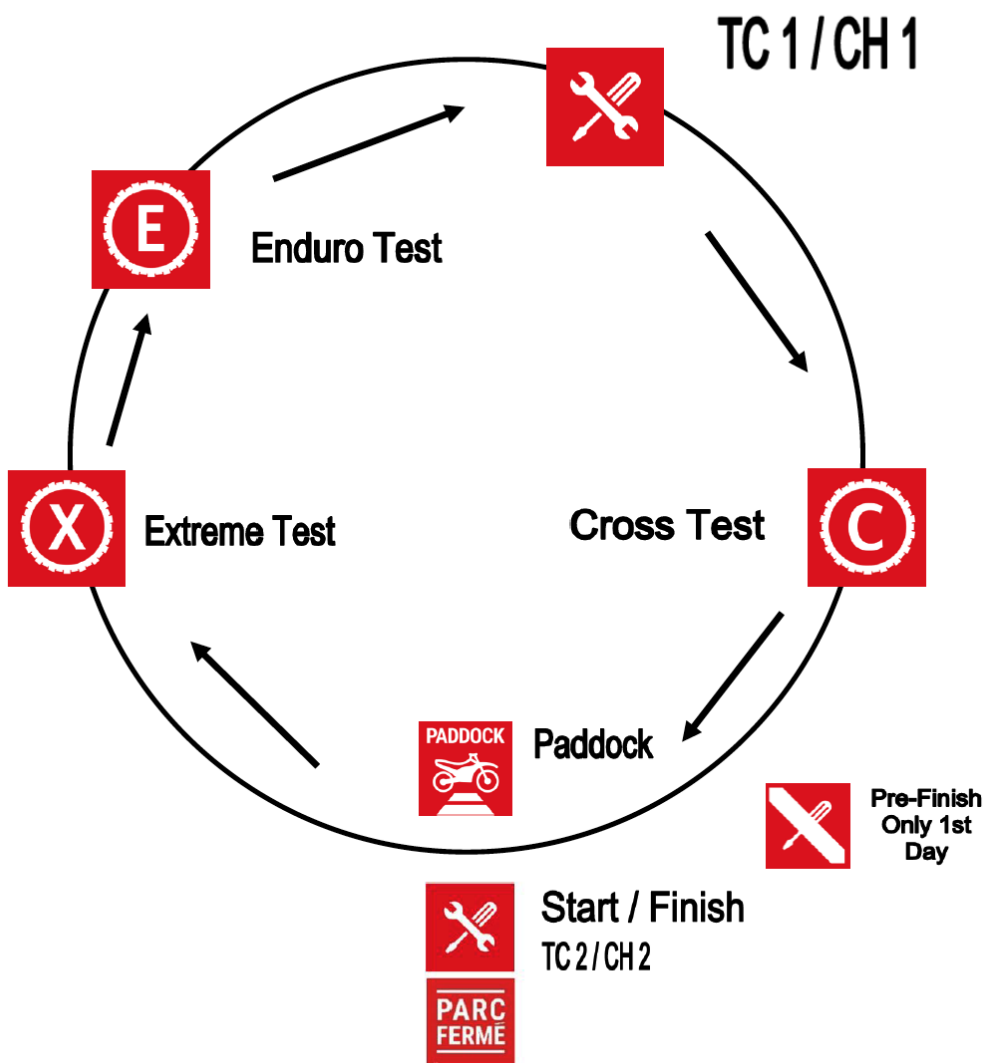

EEC - Hungary - Tamasi

RACE DIAGRAM - DAY 1

FIMEUROPEAN_ENDURO
WWW.ENDUROEUROPEAN.COM

OFFICIAL SPONSOR

OFFICIAL PARTNER

OFFICIAL SUPPLIER